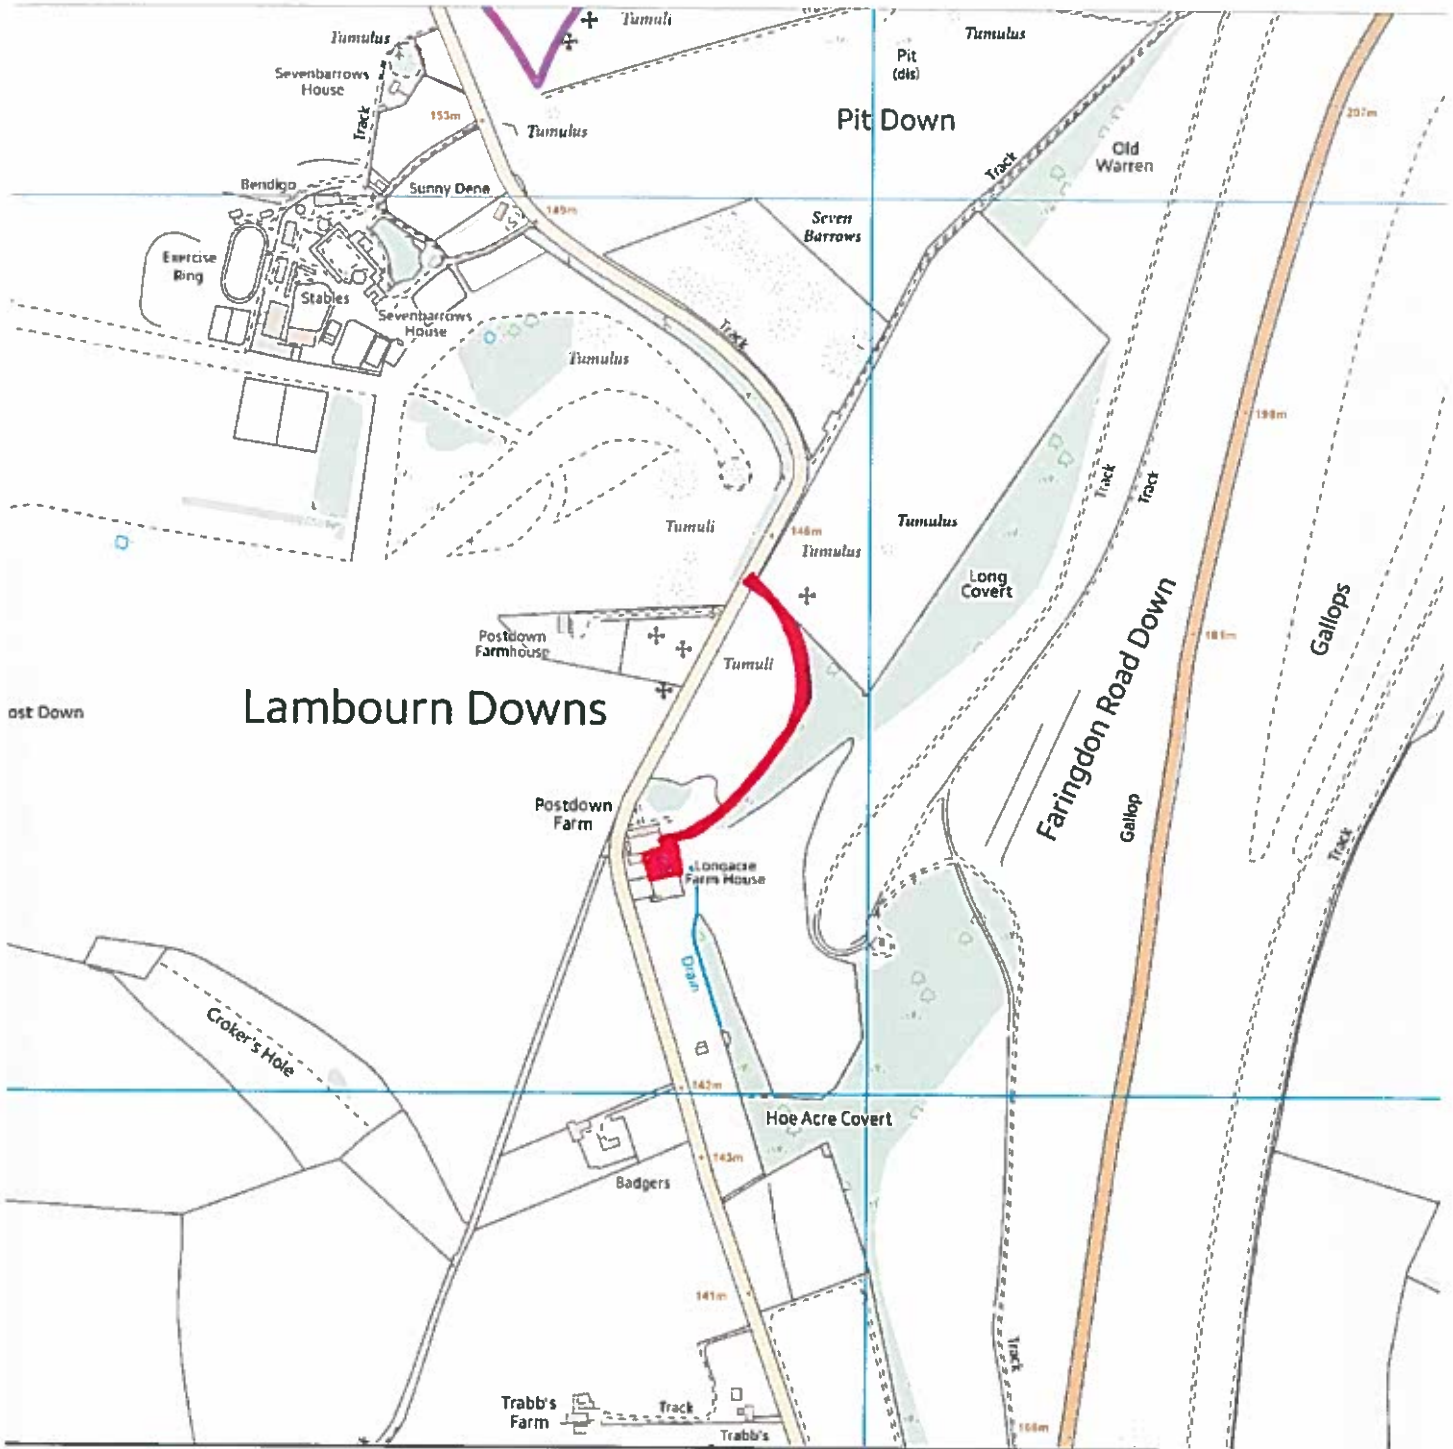

Long Acre Farm, Seven Barrows, Lambourn

Map Centre Coordinates :

Scale : 1:8477

Reproduced from the Ordnance Survey map with the permission of the Controller of Her Majesty's Stationery Office © Crown Copyright 2003.

Unauthorised reproduction infringes Crown Copyright and may lead to prosecution or civil proceedings.

Organisation	West Berkshire Council
Department	
Comments	Not Set
Date	19 August 2016
SLA Number	0100024151